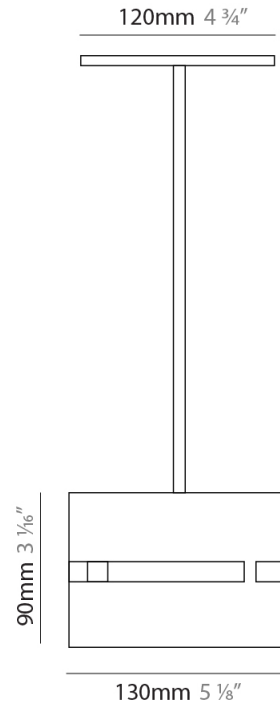

LUZ OCULTA METAL SUSPENSION

D51033-

base number   Finish
Options

1. To build a product code in our configurator select the specify button on the base model # product page
2. To build a manual product code on this datasheet choose from the options listed below in blue font and add the suffix to the base model #

GENERAL

Series: Luz Oculta
Subseries: Luz Oculta Metal
Brand: Fambuena
Division: Design
Mounting Type: Suspension
Mounting Location: Ceiling
Subcategory: Pendant

PHYSICAL

Shape: Rectangle
Diameter (mm): 130
Diameter (in): 5 1/8
Height (mm): 90
Height (in): 4 1/2
Light Distribution: Direct / Indirect
Fixture Finish: [BRA](#) / [BRZ](#) / [ABR](#)
Fixture Material: Metal
Cable Details: Cable length 2000mm / 79"

ELECTRICAL

Number of Lamps: 1
Lamp Type: LED Retrofit
Lamp Shape: T4
Bulb Included: Bulb Not Included
Max. Wattage Per Lamp (W): 5
Lamp Base: G9
Input Voltage (V): 120

LED

OPTICAL

RATINGS AND CERTIFICATIONS

Certified By: Certified for North American Standards
IP rating: IP20

PROJECT	_____
TYPE	_____
SPECIFIER	_____
QUANTITY	_____
DATE	_____