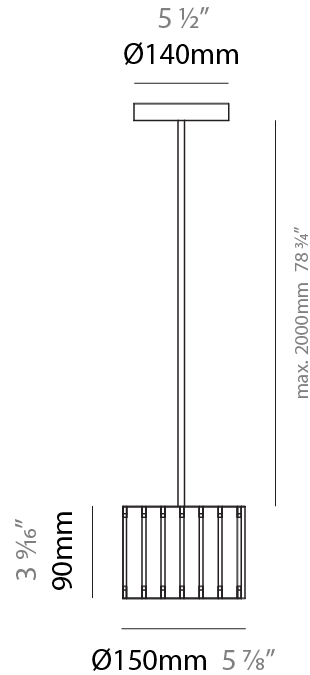

LUZ OCULTA WOOD SUSPENSION

D51043- -

base number   Finish Options   Finish Options

1. To build a product code in our configurator select the specify button on the base model # product page
2. To build a manual product code on this datasheet choose from the options listed below in blue font and add the suffix to the base model #

GENERAL

Series: Luz Oculta
Subseries: Luz Oculta Wood
Brand: Fambuena
Division: Design
Mounting Type: Suspension
Mounting Location: Ceiling
Subcategory: Pendant

PHYSICAL

Shape: Rectangle
Diameter (mm): 150
Diameter (in): 5 7/8
Height (mm): 90
Height (in): 3 9/16
Light Distribution: Direct / Indirect
Fixture Finish: [DOW / NAT](#)
Holder Finish: [BRA / BRZ](#)
Fixture Material: Metal / Wood
Cable Details: Cable length 2000mm / 79"

ELECTRICAL

Number of Lamps: 1
Lamp Type: LED Retrofit
Lamp Shape: T4
Bulb Included: Bulb Not Included
Max. Wattage Per Lamp (W): 3
Lamp Base: G9
Input Voltage (V): 120

LED

OPTICAL

RATINGS AND CERTIFICATIONS

Certified By: Certified for North American Standards
IP rating: IP20

PROJECT
TYPE
SPECIFIER
QUANTITY
DATE