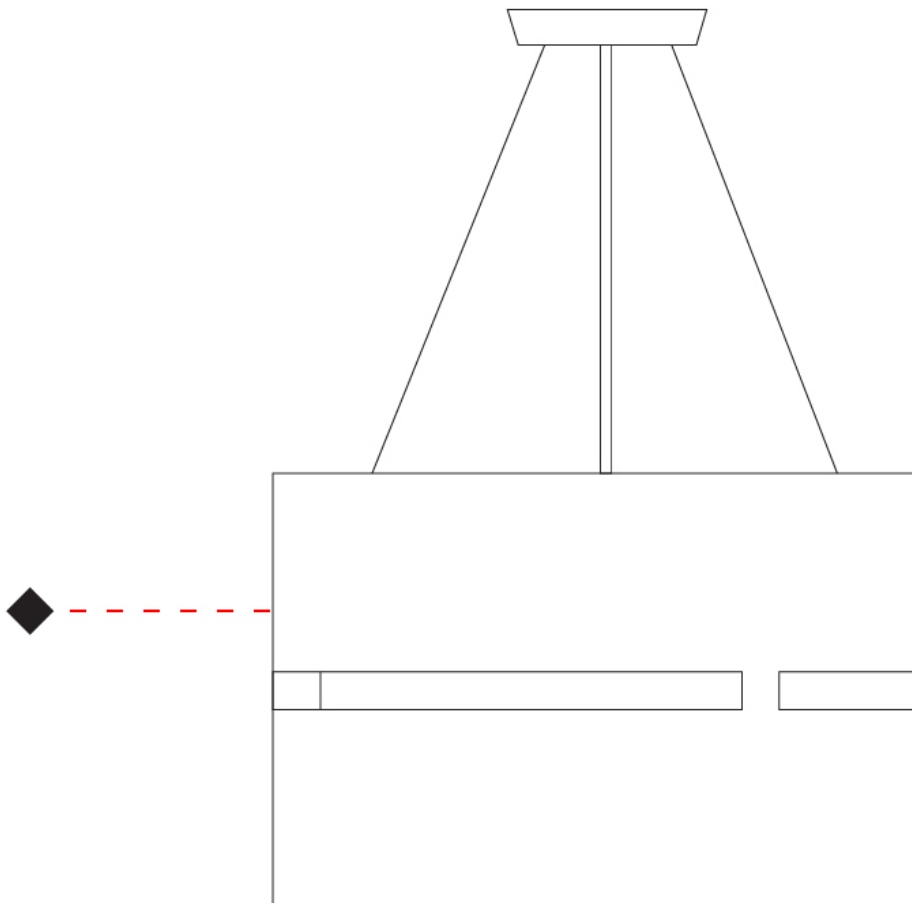

LUZ OCULTA METAL SUSPENSION

D51063-

PROJECT

TYPE

SPECIFIER

QUANTITY

DATE

D