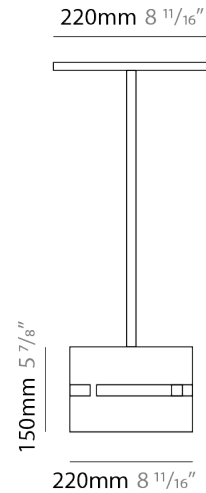

LUZ OCULTA METAL SUSPENSION

D51032-

base number   Finish
Options

1. To build a product code in our configurator select the specify button on the base model # product page
2. To build a manual product code on this datasheet choose from the options listed below in blue font and add the suffix to the base model #

GENERAL

Series: Luz Oculta
Subseries: Luz Oculta Metal
Brand: Fambuena
Division: Design
Mounting Type: Suspension
Mounting Location: Ceiling
Subcategory: Pendant

PHYSICAL

Shape: Rectangle
Diameter (mm): 220
Diameter (in): 8 ¹¹/₁₆
Height (mm): 150
Height (in): 5 ⁷/₈
Light Distribution: Direct / Indirect
Fixture Finish: [BRA](#) / [BRZ](#) / [ABR](#)
Fixture Material: Metal
Cable Details: Cable length 2000mm / 79"

ELECTRICAL

Number of Lamps: 1
Lamp Type: LED Retrofit
Lamp Shape: A19
Bulb Included: Bulb Not Included
Max. Wattage Per Lamp (W): 5
Lamp Base: E26
Input Voltage (V): 120
Upon Request: 277Vac / GU24

LED

OPTICAL

RATINGS AND CERTIFICATIONS

Certified By: Certified for North American Standards
IP rating: IP20

PROJECT	_____
TYPE	_____
SPECIFIER	_____
QUANTITY	_____
DATE	_____