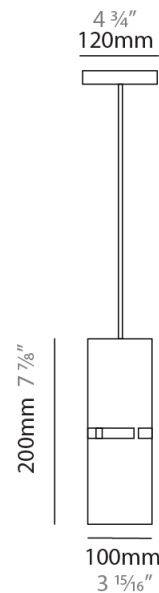

PROJECT	
TYPE	
SPECIFIER	
QUANTITY	
DATE	

LUZ OCULTA METAL SUSPENSION

D51034-

base number   Finish
Options

1. To build a product code in our configurator select the specify button on the base model # product page
2. To build a manual product code on this datasheet choose from the options listed below in blue font and add the suffix to the base model #

GENERAL

Series: Luz Oculta
Subseries: Luz Oculta Metal
Brand: Fambuena
Division: Design
Mounting Type: Suspension
Mounting Location: Ceiling
Subcategory: Pendant

PHYSICAL

Shape: Rectangle
Diameter (mm): 100
Diameter (in): 3 ¹⁵/₁₆
Height (mm): 200
Height (in): 7 ⁷/₈
Light Distribution: Direct / Indirect
Fixture Finish: [BRA](#) / [BRZ](#) / [ABR](#)
Fixture Material: Metal
Cable Details: Cable length 2000mm / 79"

ELECTRICAL

Number of Lamps: 1
Lamp Type: LED Retrofit
Lamp Shape: T4
Bulb Included: Bulb Not Included
Max. Wattage Per Lamp (W): 5
Lamp Base: G9
Input Voltage (V): 120

LED

OPTICAL

RATINGS AND CERTIFICATIONS

Certified By: Certified for North American Standards
IP rating: IP20