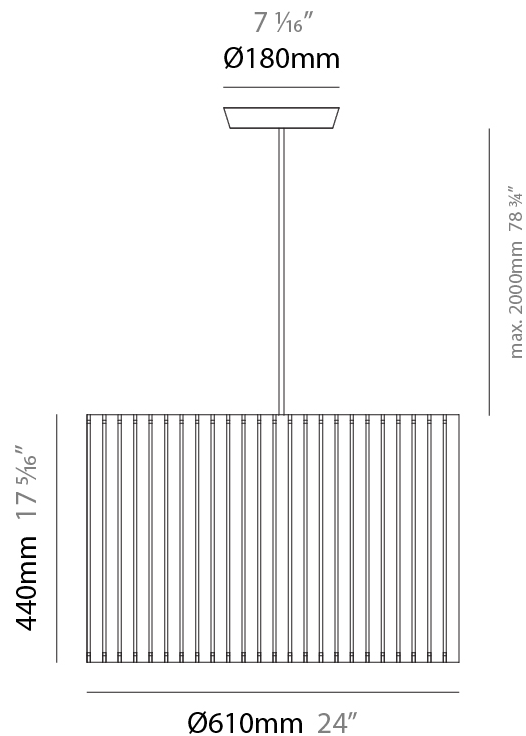

PROJECT	
TYPE	
SPECIFIER	
QUANTITY	
DATE	

LUZ OCULTA WOOD SUSPENSION

D51037- -
base number   Finish Options   Finish Options

1. To build a product code in our configurator select the specify button on the base model # product page
2. To build a manual product code on this datasheet choose from the options listed below in blue font and add the suffix to the base model #

GENERAL

Series: Luz Oculta
Subseries: Luz Oculta Wood
Brand: Fambuena
Division: Design
Mounting Type: Suspension
Mounting Location: Ceiling
Subcategory: Pendant

PHYSICAL

Shape: Rectangle
Diameter (mm): 610
Diameter (in): 24
Height (mm): 440
Height (in): 17 ⁵/₁₆
Light Distribution: Direct / Indirect
Fixture Finish: [DOW / NAT](#)
Holder Finish: BRA / BRZ
Fixture Material: Metal / Wood
Cable Details: Cable length 2000mm / 79"

ELECTRICAL

Number of Lamps: 1
Lamp Type: LED Retrofit
Lamp Shape: A19
Bulb Included: Bulb Not Included
Max. Wattage Per Lamp (W): 12
Lamp Base: E26
Input Voltage (V): 120
Upon Request: 277Vac / GU24

LED

OPTICAL

RATINGS AND CERTIFICATIONS

Certified By: Certified for North American Standards
IP rating: IP20