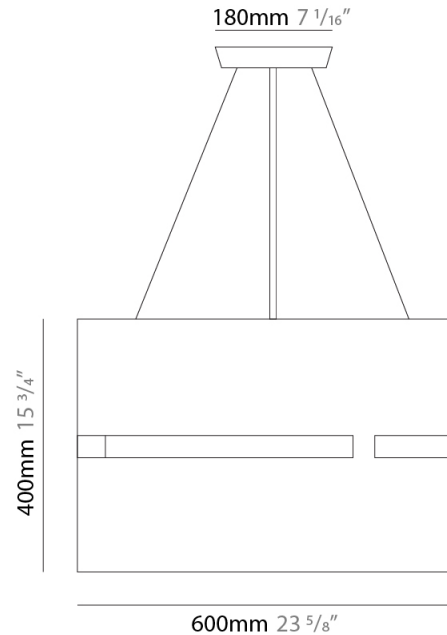

PROJECT	
TYPE	
SPECIFIER	
QUANTITY	
DATE	

LUZ OCULTA METAL SUSPENSION

D51063-

base number   Finish
Options

1. To build a product code in our configurator select the specify button on the base model # product page
2. To build a manual product code on this datasheet choose from the options listed below in blue font and add the suffix to the base model #

GENERAL

Series: Luz Oculta
Subseries: Luz Oculta Metal
Brand: Fambuena
Division: Design
Mounting Type: Suspension
Mounting Location: Ceiling
Subcategory: Pendant

PHYSICAL

Shape: Rectangle
Diameter (mm): 600
Diameter (in): 23 ³/₈
Height (mm): 400
Height (in): 15 ³/₄
Light Distribution: Direct / Indirect
Fixture Finish: [BRA](#) / [BRZ](#) / [ABR](#)
Fixture Material: Metal
Cable Details: Cable length 2000mm / 79"

ELECTRICAL

Number of Lamps: 1
Lamp Type: LED Retrofit
Lamp Shape: A19
Bulb Included: Bulb Not Included
Max. Wattage Per Lamp (W): 15
Lamp Base: E26
Input Voltage (V): 120
Upon Request: 277Vac / GU24

LED

OPTICAL

RATINGS AND CERTIFICATIONS

Certified By: Certified for North American Standards
IP rating: IP20