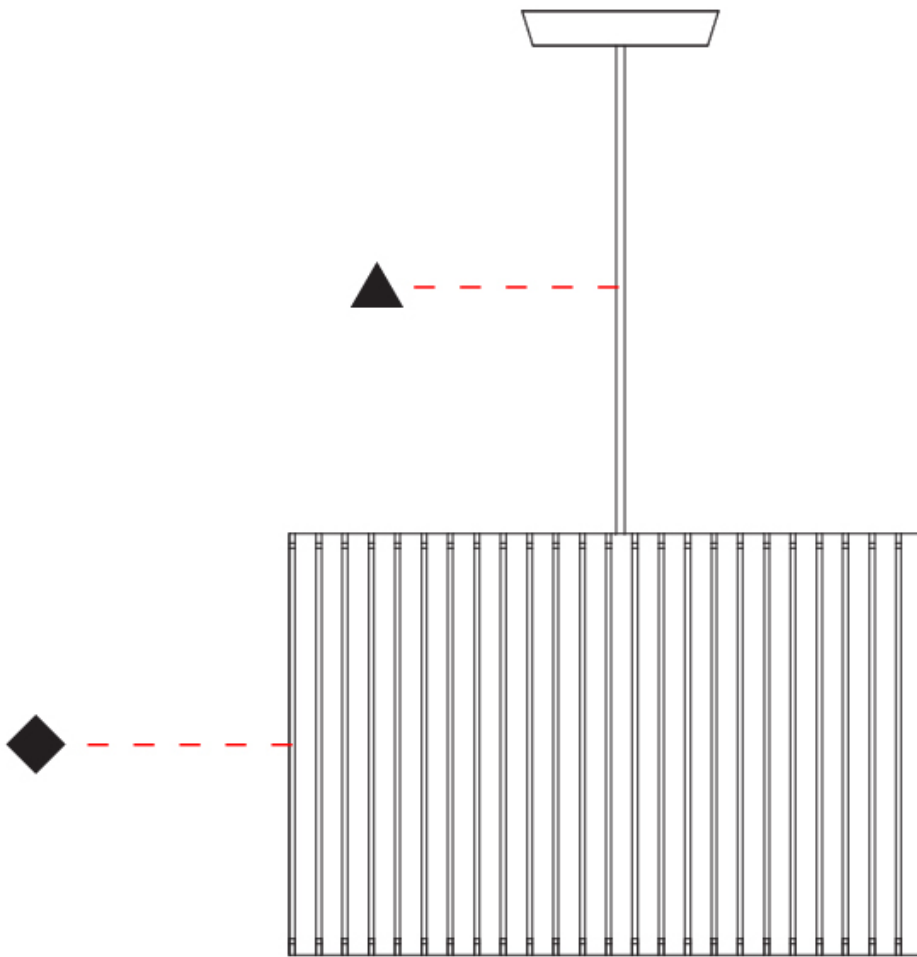

LUZ OCULTA WOOD SUSPENSION

D51037-

PROJECT

TYPE

SPECIFIER

QUANTITY

DATE

D