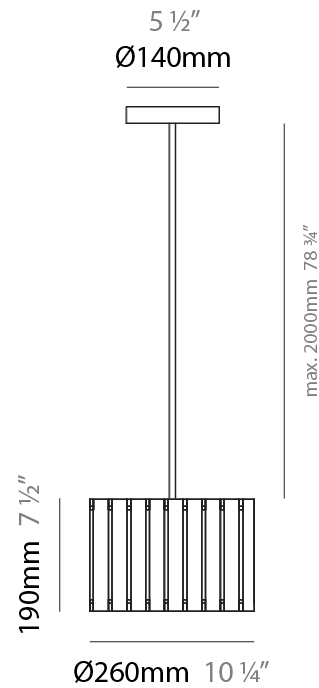

PROJECT	
TYPE	
SPECIFIER	
QUANTITY	
DATE	

LUZ OCULTA WOOD SUSPENSION

D51041- -

base number	Finish Options	Finish Options

1. To build a product code in our configurator select the specify button on the base model # product page
2. To build a manual product code on this datasheet choose from the options listed below in blue font and add the suffix to the base model #

GENERAL

Series: Luz Oculta
Subseries: Luz Oculta Wood
Brand: Fambuena
Division: Design
Mounting Type: Suspension
Mounting Location: Ceiling
Subcategory: Pendant

PHYSICAL

Shape: Rectangle
Diameter (mm): 260
Diameter (in): 10 ¼
Height (mm): 190
Height (in): 7 ½
Light Distribution: Direct / Indirect
Fixture Finish: [DOW](#) / [NAT](#)
Holder Finish: BRA / BRZ
Fixture Material: Metal / Wood
Cable Details: Cable length 2000mm / 79"

ELECTRICAL

Number of Lamps: 1
Lamp Type: LED Retrofit
Lamp Shape: A19
Bulb Included: Bulb Not Included
Max. Wattage Per Lamp (W): 4
Lamp Base: E26
Input Voltage (V): 120
Upon Request: 277Vac / GU24

LED

OPTICAL

RATINGS AND CERTIFICATIONS

Certified By: Certified for North American Standards
IP rating: IP20