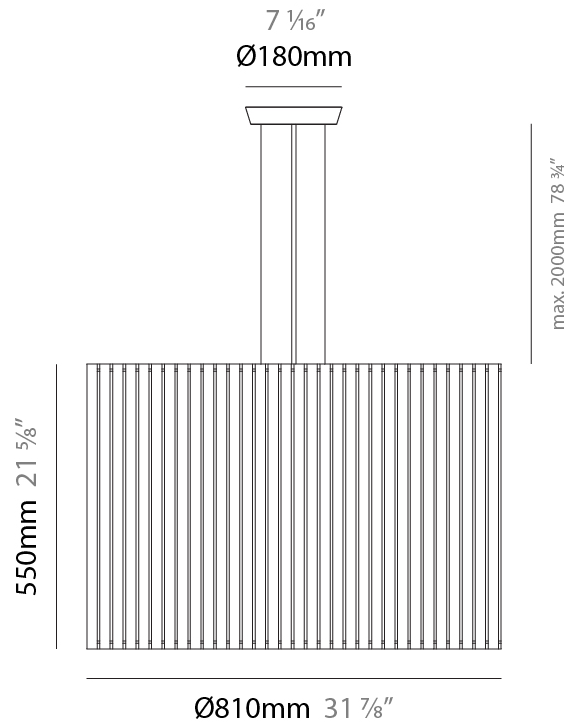

LUZ OCULTA WOOD SUSPENSION

D51035- -

base number   Finish Options   Finish Options

1. To build a product code in our configurator select the specify button on the base model # product page
2. To build a manual product code on this datasheet choose from the options listed below in blue font and add the suffix to the base model #

GENERAL

Series: Luz Oculta
Subseries: Luz Oculta Wood
Brand: Fambuena
Division: Design
Mounting Type: Suspension
Mounting Location: Ceiling
Subcategory: Pendant

PHYSICAL

Shape: Rectangle
Diameter (mm): 810
Diameter (in): 31 ⁷/₈
Height (mm): 550
Height (in): 21 ⁵/₈
Light Distribution: Direct / Indirect
Fixture Finish: [DOW](#) / [NAT](#)
Holder Finish: BRA / BRZ
Fixture Material: Metal / Wood
Cable Details: Cable length 2000mm / 79"

ELECTRICAL

Number of Lamps: 3
Lamp Type: LED Retrofit
Lamp Shape: A19
Bulb Included: Bulb Not Included
Total Output Wattage (W): 36
Max. Wattage Per Lamp (W): 12
Lamp Base: E26
Input Voltage (V): 120
Upon Request: 277Vac / GU24

LED

OPTICAL

RATINGS AND CERTIFICATIONS

Certified By: Certified for North American Standards
IP rating: IP20