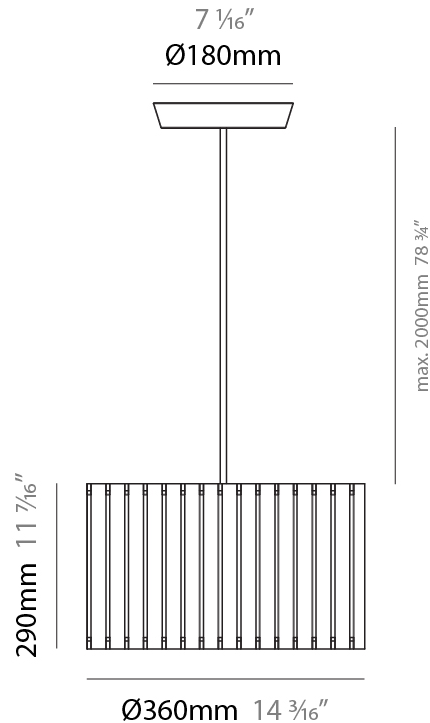

LUZ OCULTA WOOD SUSPENSION

D51039- -

base number   Finish Options   Finish Options

1. To build a product code in our configurator select the specify button on the base model # product page
2. To build a manual product code on this datasheet choose from the options listed below in blue font and add the suffix to the base model #

GENERAL

Series: Luz Oculta
Subseries: Luz Oculta Wood
Brand: Fambuena
Division: Design
Mounting Type: Suspension
Mounting Location: Ceiling
Subcategory: Pendant

PHYSICAL

Shape: Rectangle
Diameter (mm): 360
Diameter (in): 14 ³/₁₆
Height (mm): 290
Height (in): 11 ⁷/₁₆
Light Distribution: Direct / Indirect
Fixture Finish: [DOW / NAT](#)
Holder Finish: BRA / BRZ
Fixture Material: Metal / Wood
Cable Details: Cable length 2000mm / 79"

ELECTRICAL

Number of Lamps: 1
Lamp Type: LED Retrofit
Lamp Shape: A19
Bulb Included: Bulb Not Included
Max. Wattage Per Lamp (W): 7
Lamp Base: E26
Input Voltage (V): 120
Upon Request: 277Vac / GU24

LED

OPTICAL

RATINGS AND CERTIFICATIONS

Certified By: Certified for North American Standards
IP rating: IP20

PROJECT
TYPE
SPECIFIER
QUANTITY
DATE