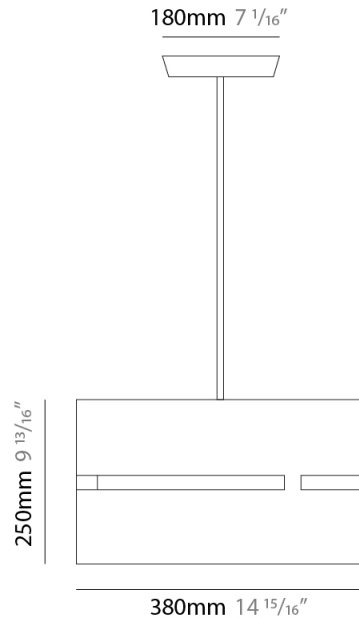

LUZ OCULTA METAL SUSPENSION

D51031-

base number _____
Finish Options _____

1. To build a product code in our configurator select the specify button on the base model # product page
2. To build a manual product code on this datasheet choose from the options listed below in blue font and add the suffix to the base model #

GENERAL

Series: Luz Oculta _____
Subseries: Luz Oculta Metal _____
Brand: Fambuena _____
Division: Design _____
Mounting Type: Suspension _____
Mounting Location: Ceiling _____
Subcategory: Pendant _____

PHYSICAL

Shape: Rectangle _____
Diameter (mm): 380 _____
Diameter (in): 14 ¹⁵/₁₆ _____
Height (mm): 250 _____
Height (in): 10 _____
Light Distribution: Direct / Indirect _____
Fixture Finish: [BRA](#) / [BRZ](#) / [ABR](#) _____
Fixture Material: Metal _____
Cable Details: Cable length 2000mm / 79" _____

ELECTRICAL

Number of Lamps: 1 _____
Lamp Type: LED Retrofit _____
Lamp Shape: A19 _____
Bulb Included: Bulb Not Included _____
Max. Wattage Per Lamp (W): 8 _____
Lamp Base: E26 _____
Input Voltage (V): 120 _____
Upon Request: 277Vac / GU24 _____

LED

OPTICAL

RATINGS AND CERTIFICATIONS

Certified By: Certified for North American Standards _____
IP rating: IP20 _____